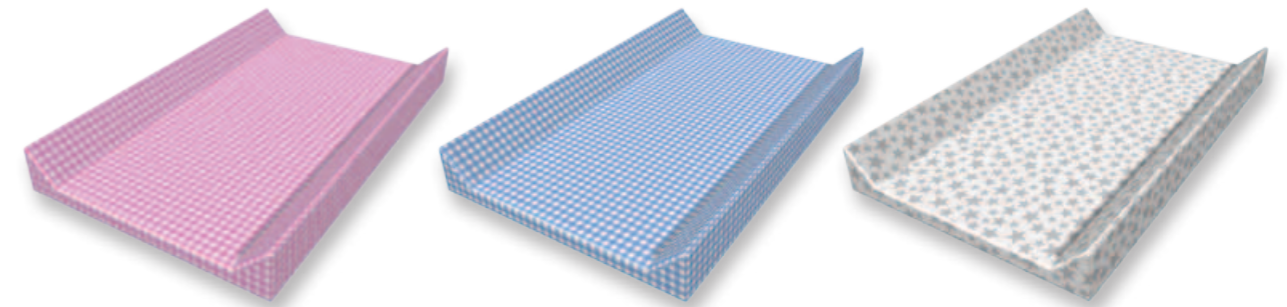

Wedge Changing Mat

As an upsell to the essential changing mat we offer a wedge changing mat which has raised sides and offers the parent and child more security when changing at height.

It is also deeper in the base and offers a higher degree of comfort.

Again, as examples of off the shelf designs we offer:

CHMAT116
Pink Gingham Wedge Changing Mat
L70 x W44 x D9.5cm
PVC
Wipe clean

CHMAT117
Blue Gingham Wedge Changing Mat
L70 x W44 x D9.5cm
PVC
Wipe clean

CHMAT124
Grey Stars Wedge Changing Mat
L70 x W44 x D9.5cm
PVC
Wipe clean