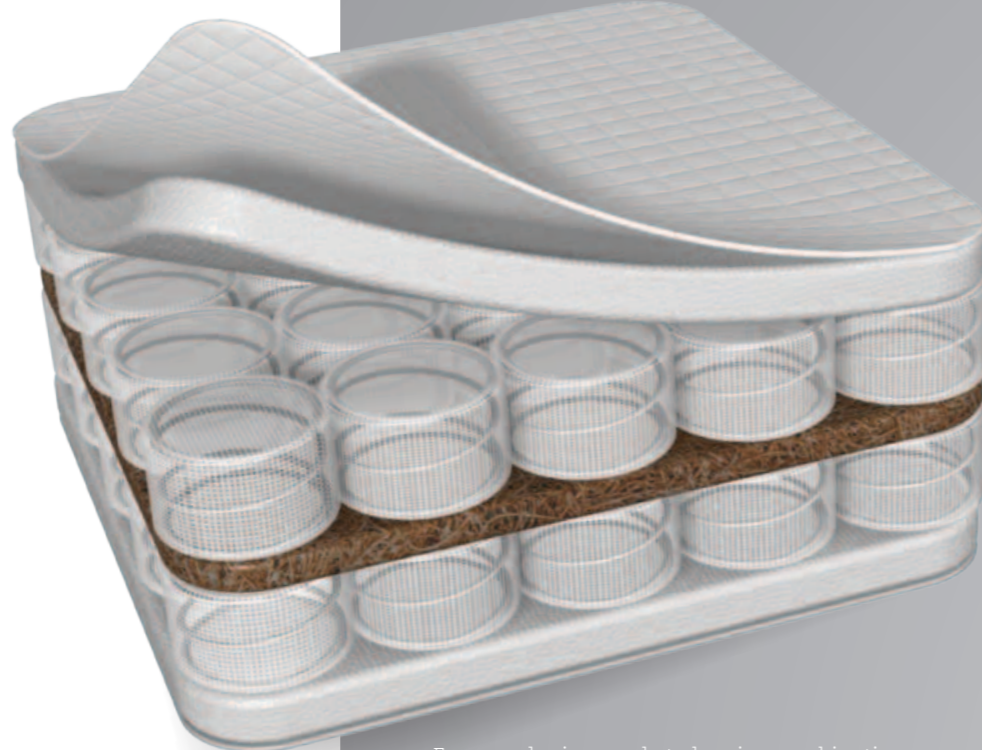

Pocket Springs - Contours to the baby's precise body shape offering optimum comfort and support. Considered superior to Mini Bonnel Springs.

Mattresses

Dual Core™ Mattresses

Another innovative design by the development engineers at Kit for Kids.

Unlike an adult mattress, a cot mattress must be gentle enough for the newborn and firm enough for the child. The weight change can be a factor of three in the first year alone.

Therefore cot mattress design is a compromise. However with the market preference for cotbeds this compromise is stretched which is increasingly unsatisfactory.

Adequate
Support
Tailored

Investment

• Foam and micro pocketed spring combination

the science >>

For the newborn a combination of foam and coir, or foam and gentle micro pocketed springs

As the child develops, the second core incorporates firmer micro pocketed springs. This gives better support for the growing child and extends the useful life of the mattress.