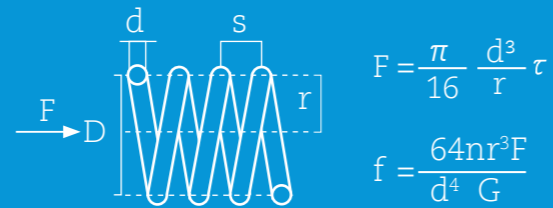

Pocket Spring Mattresses

Pocketed springs are considered to be superior to the Mini Bonnel springs. Each spring within a Kit for Kids Baby pocketed spring mattress is enclosed in its own individual, self contained micro-pocket. The springs move independently of one another giving the mattress the ability to contour to the baby's precise body shape. This means that over the full lifespan of a pocketed spring mattress the postural support provided is constantly changing and adapting to the child's new shape and weight distribution. The pocketed spring inner core is encased in a high grade foam for added comfort. A pocketed spring mattress is

the optimum choice for a cotbed, providing long lasting and adaptive support.

Did you know - The resistance of a spring in compressive mode is proportional to the diameter of the wire to the power of four. i.e