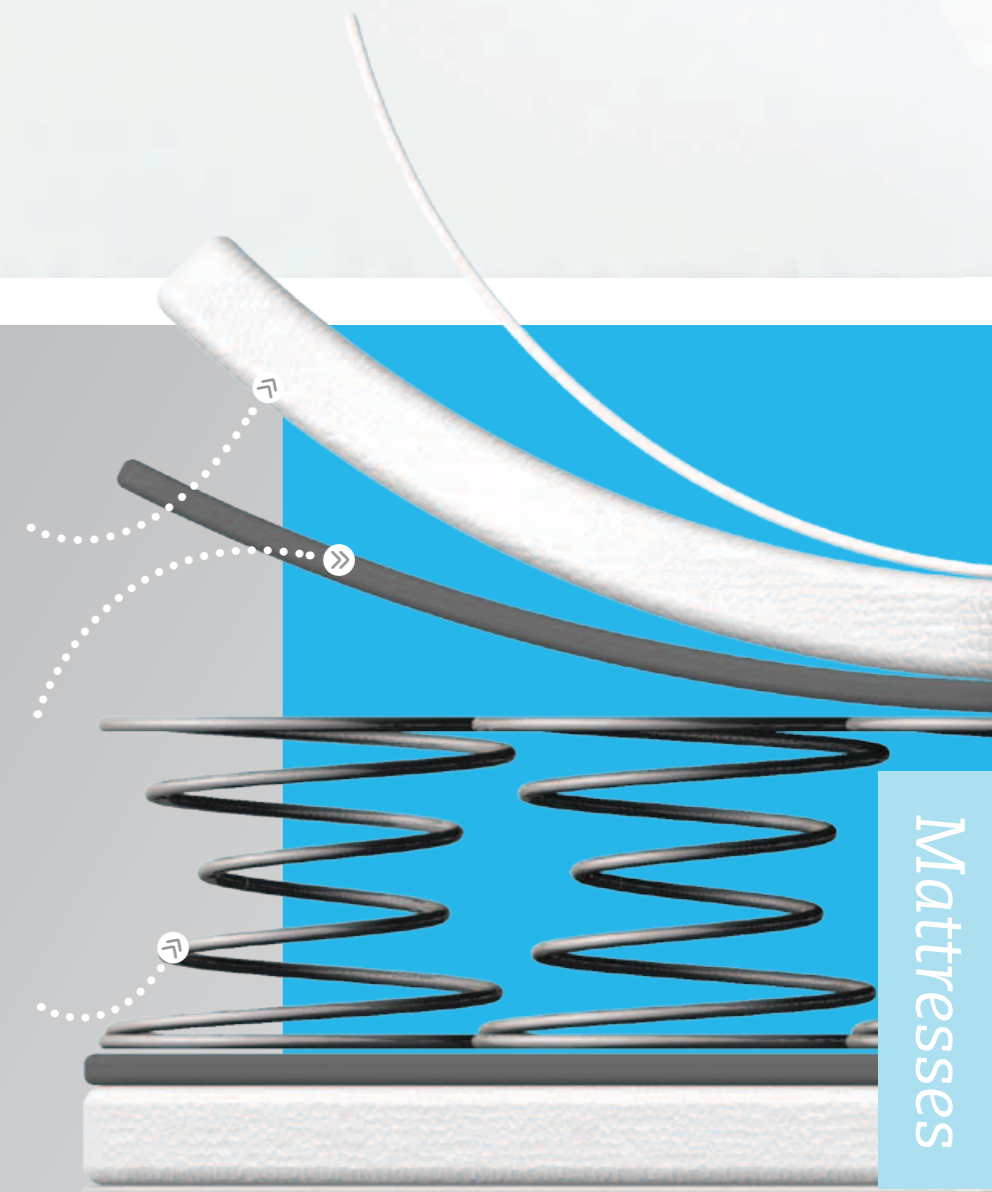

Adequate Support

We offer spring mattresses in our Kidtex, Ventiflow and Ellegenic mattress ranges. Refer to pages 28, 30 and 36.

the science >>

Foam - A higher than standard density to provide improved comfort for the child.

Felt - High density soft material that provides an effective boundary layer between the springs and foam comfort layer.

Spring - Offer good support and durability within a cot mattress. Longer lasting than foam alone.

Pocket Spring Mattresses

Pocketed springs are considered to be superior to the Mini Bonnel springs. Each spring within a Kit for Kids Baby pocketed spring mattress is enclosed in its own individual, self contained micro-pocket. The springs move independently of one another giving the mattress the ability to contour to the baby's precise body shape. This means that over the full lifespan of a pocketed spring mattress the postural support provided is constantly changing and adapting to the child's new shape and weight distribution. The pocketed spring inner core is encased in a high grade foam for added comfort. A pocketed spring mattress is