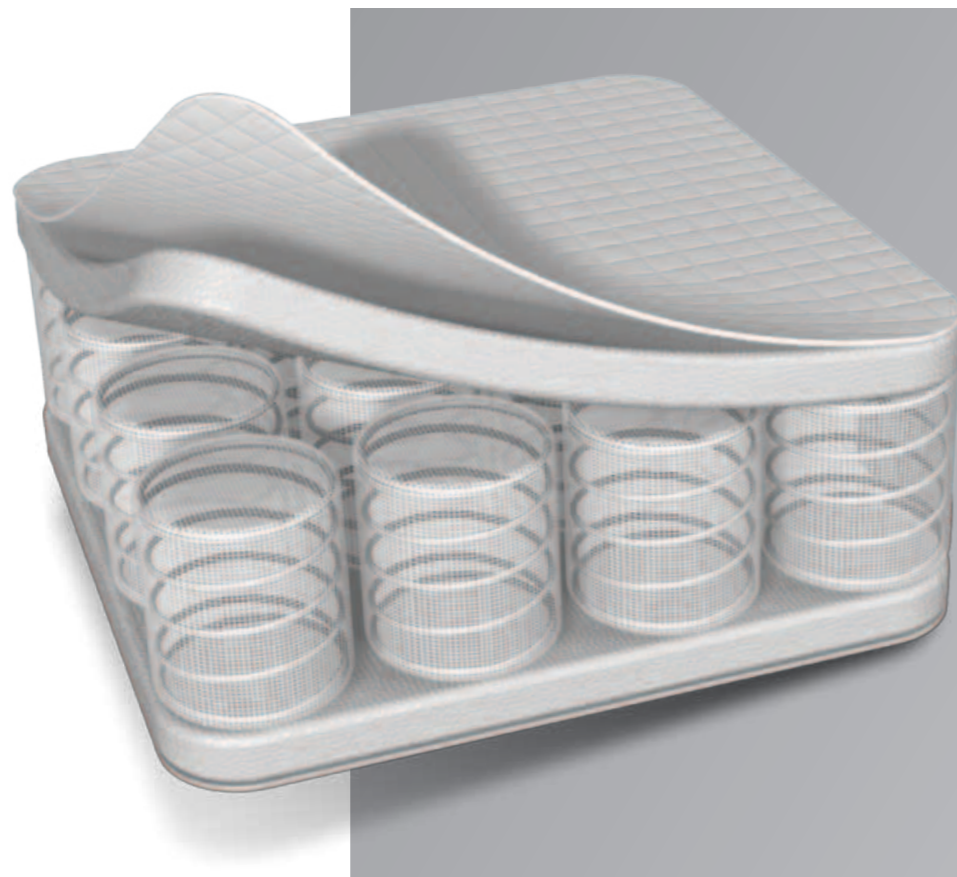

Pocket Spring Mattresses

Pocketed springs are considered to be superior to the Mini Bonnel springs. Each spring within a Kit for Kids Baby pocketed spring mattress is enclosed in its own individual, self contained micro-pocket. The springs move independently of one another giving the mattress the ability to contour to the baby's precise body shape. This means that over the full lifespan of a pocketed spring mattress the postural support provided is constantly changing and adapting to the child's new shape and weight distribution. The pocketed spring inner core is encased in a high grade foam for added comfort. A pocketed spring mattress is

Adequate
Support
Tailored

We offer pocket spring mattresses in our Ventiflow and Ellergenic mattress ranges. Refer to pages 30, 32 and 36.

the science >>

Foam - A higher than standard density to provide improved comfort for the child.

Pocket Springs - Contours to the baby's precise body shape offering optimum comfort and support. Considered superior to Mini Bonnel Springs.

Mattresses

Dual Core™ Mattresses

Another innovative design by the development engineers at Kit for Kids.