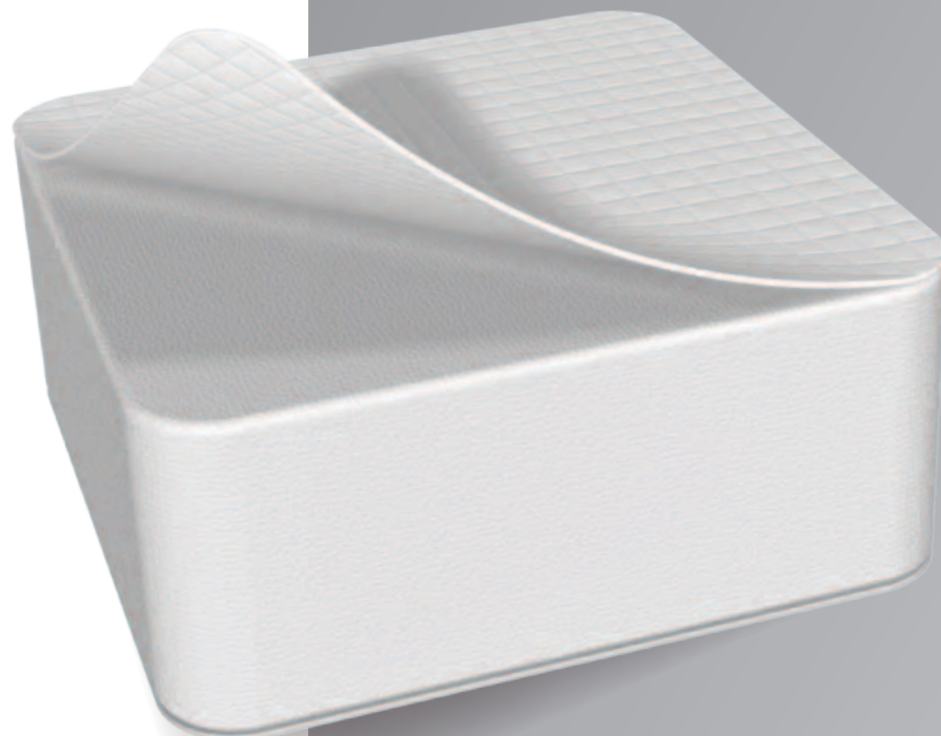

Adequate + Support

Adequate + Support + Tailored

Adequate + Support + Tailored + Investment

Foam Mattresses

Although often considered the economic choice, a foam core is a comfortable option and provides an adequate level of support. All foam used in Kit for Kids mattresses is orthopaedic, dent resistant foam, providing the correct balance between spinal support and comfort. We supply an extensive range of foam mattresses, from those for full sized cotbeds to a wider range of smaller mattresses for use in Moses baskets, cribs, travel cots and for on-the-go in prams.

Adequate

The general market trend towards more advanced mattress cores means that foam mattresses are 'entry level'. Their covers, and their price, reflect this.

the science >>

Foam - Foam will degrade in time especially if it is regularly exposed to fluids. Therefore we tend to use water repellent covers to increase the longevity of the mattress and to keep the core as clean as possible.

Mattresses

Spring Mattresses

A spring inner core offers excellent support and durability within a cot mattress. Springs are often the preferred choice for a cotbed mattress because they are longer lasting than foam and provide better postural support for the full lifespan of the mattress.

Space between the spring lattice allows for increased airflow within the mattress helping to regulate a child's body temperature and to keep the mattress fresh. The Mini Bonnel Springs used within the Kit for Kids Baby mattresses offer excellent spinal support and comfort.